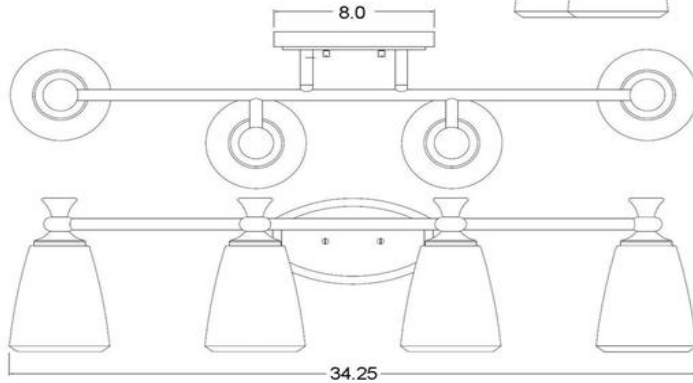

### Product Description:

1lt Wall Sconce Fixture  
With Etched Opal Glass

## Technical Information

Weight:	7.3
Safety Rating:	DAMP

Material:	Steel
Lamp Base:	(4) E26- Medium
Height:	8.44
Width:	34.25
Ext:	8.63

ADA:	No
HCWO:	4
Lamp Included:	No
Energy Efficient:	No
Light Source:	100W A19
Extra Lead wire:	6