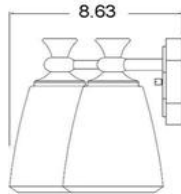

MISENO
— TAKE ME HOME —

BY

KICHLER

4 Light Wall Sconce Fixture SBU136658 + CH, NI, ORZ

Product Description:

1lt Wall Sconce Fixture
With Etched Opal Glass

Available finishes

Chrome, Brushed Nickel, Oil Rubbed Bronze

Technical Information

Weight:	7.3
Safety Rating:	DAMP

Material:	Steel
Lamp Base:	(4) E26- Medium
Height:	8.44
Width:	34.25
Ext:	8.63

ADA:	No
HCWO:	4
Lamp Included:	No
Energy Efficient:	No
Light Source:	100W A19
Extra Lead wire:	6

Mounting Hardware: MHSBU136658 + CH, NI, ORZ

Replacement Glass: GSBU136658 + CH, NI, ORZ